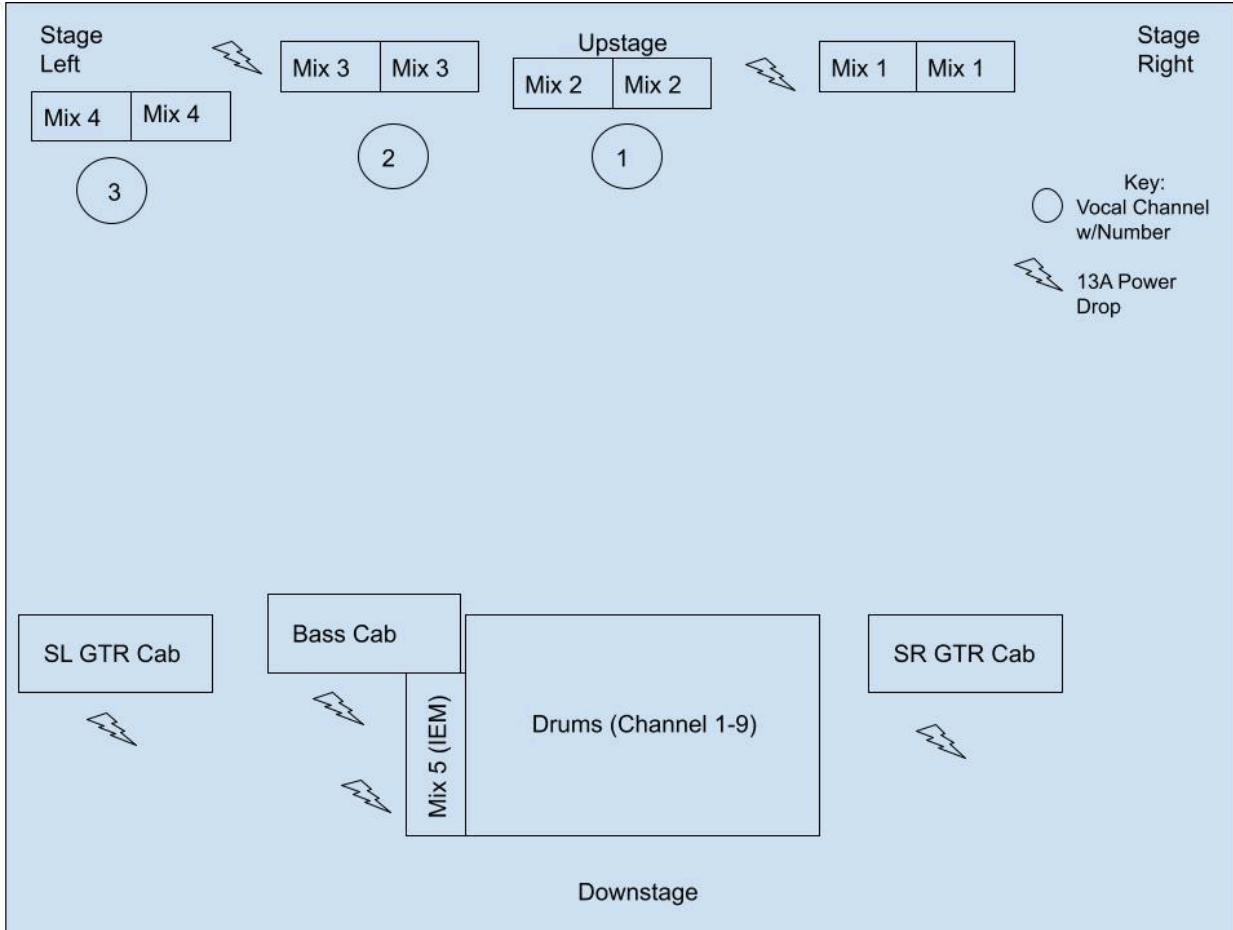

### **Monitoring:**

We require 5 mixes total. A pair of wedges for each player along the frontline and an IEM line for Drum World. (A spare mix/wedge would be appreciated for Drums incase of failure)

### **Stage Plot:**

## Input List

<u>Input No.</u>	<u>Instrument</u>	<u>Mic/D.I</u>	<u>Position</u>
1	Kick In	Beta 91a	USC
2	Kick Out	Audix D6	USC
3	Snare Top	SM57	USC
4	Snare Bottom	E604	USC
5	Hats	Pencil	USC
6	Rack Tom	E604	USC
7	Floor Tom	E604	USC
8	OHL	Pencil	USC
9	OHR	Pencil	USC
10	Bass D.I	D.I	CSL
11	GTR 1	SM57	SR

12	GTR 2	SM57	SL
13	Vox 1	SM58	SR
14	Vox 2	SM58	SC
15	Vox 3	SM68	SL